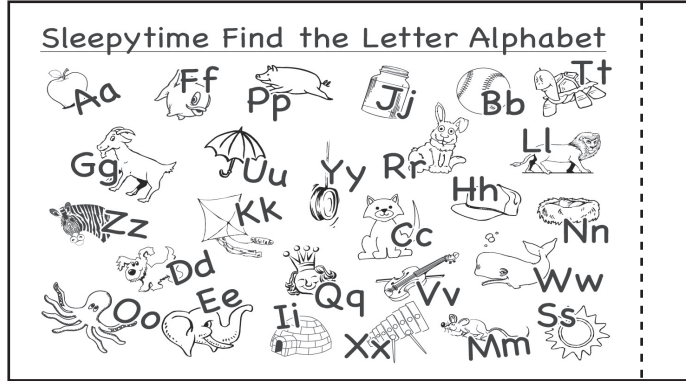

# My Sleepytime Find The Letter Pillowcase

## Perfect for your Preschooler!

Here is a great way for your kids to practice their letter recognition and sounds!  
The Sleepytime Find the Letter pillowcase is an excellent way to reinforce what they are learning while having fun as they get tucked into bed!